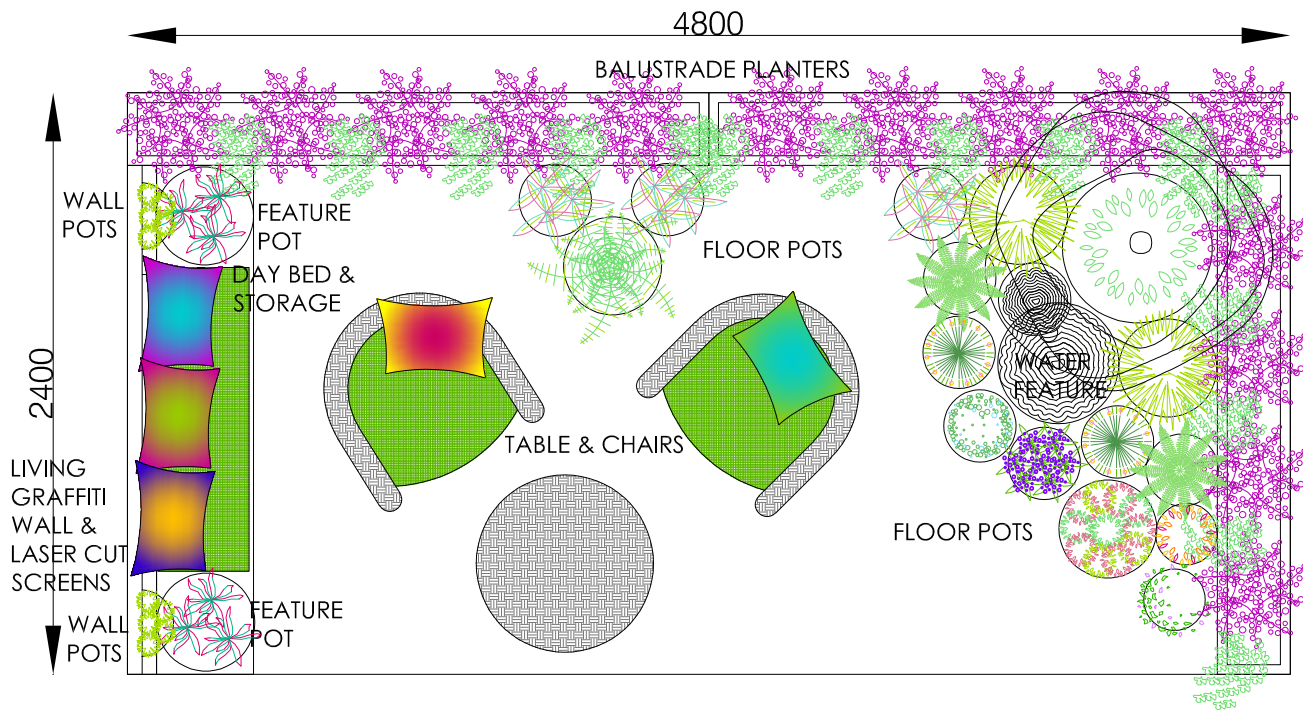

A balcony garden to tantalise the senses - Colour, Texture, Sound, Scent and Edibles
So 'Come to your senses' and escape.