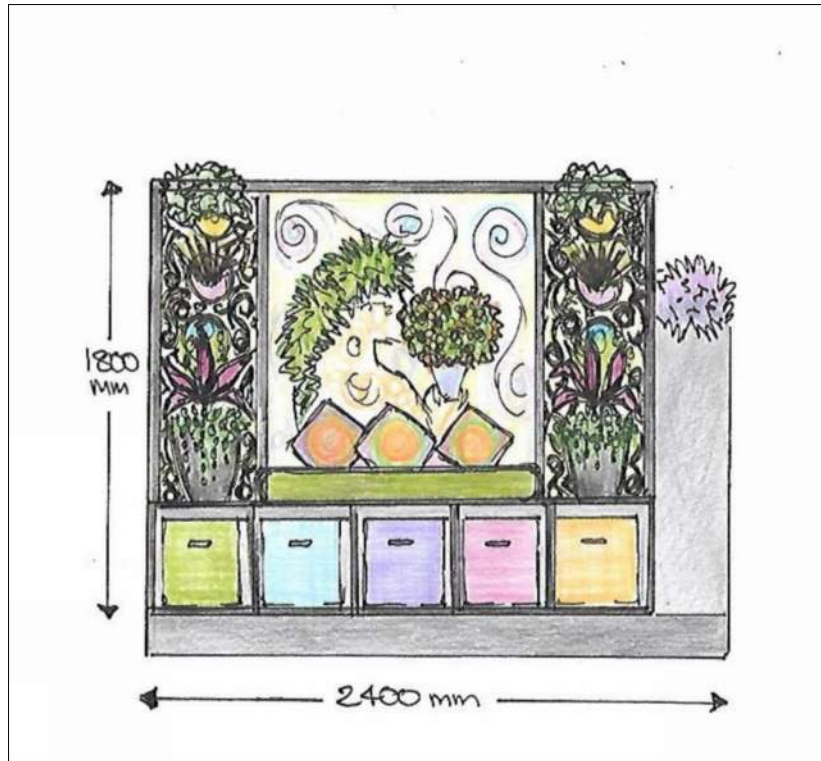

INDICATIVE PLANTS

- STANDARD MAPLE
- FEATURE POTS
- Cordyline
- BALUSTRADE PLANTER
- Alternanthera
- Hedra canariensis
- WALL PLANTERS
- Dichondra
- Rhoeo
- Herbs
- FLOOR PLANTERS
- Acacia 'Limelight'
- Asparagus densiflorus
- Ligularia
- Phormium
- Zamia furfuracea

Assorted flowers, Fuchsia, Lobelia, Bidens, Osteospermum herbs & vegetables Basil, Lettuce, Mint, Thyme

PANACEA LANDSCAPES

Shannon Blackbourn 0498 287 789
panacealandscapes@gmail.com

Designed in collaboration with Lisa-Maree Siebert of MotherEarthWorks Pty Ltd
Inspired by Graffiti Artist Eddie Mowat

DRAWN
LMS

CHECKED
SB

SCALE
1:30

PLOT DATE
5/12/2024

JOB NUMBER
MIFGS 3

DRAWING NUMBER

REV

CP001 - A

A

CLIENT
MIFGS Balcony Garden
PROJECT
COME TO YOUR SENSES
DRAWING TITLE
Concept Plan