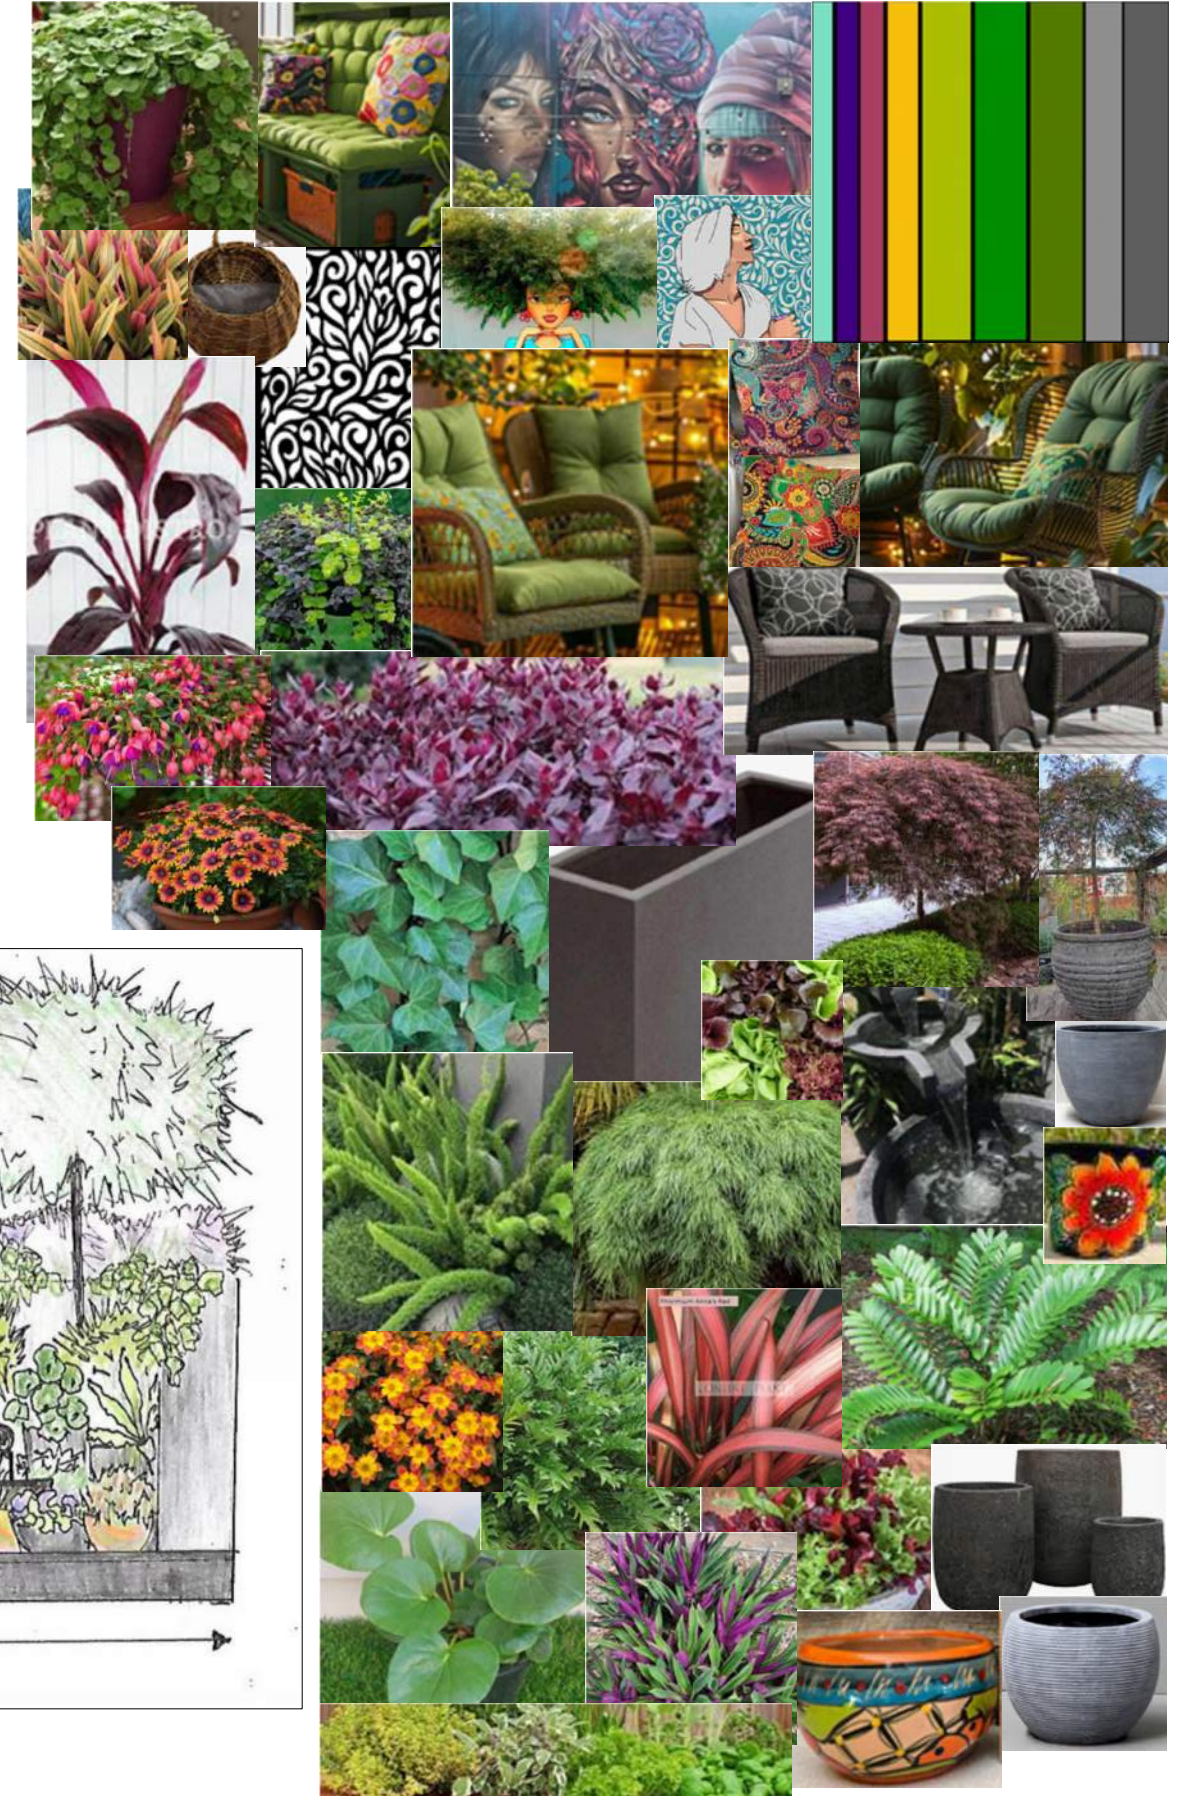

A balcony garden to tantalise the senses - Colour, Texture, Sound, Scent and Edibles
So 'Come to your senses' and escape.

INDICATIVE PLANTS

- STANDARD MAPLE
- FEATURE POTS
- Cordyline
- BALUSTRADE PLANTER
- Alternanthera
- Hedra canariensis
- WALL PLANTERS
- Dichondra
- Rhoeo
- Herbs
- FLOOR PLANTERS
- Acacia 'Limelight'
- Asparagus densiflorus
- Ligularia
- Phormium
- Zamia furfuracea

Assorted flowers, Fuchsia, Lobelia, Bidens, Osteospermum herbs & vegetables Basil, Lettuce, Mint, Thyme

PANACEA LANDSCAPES

Shannon Blackbourn 0498 287 789
panacealandscapes@gmail.com

Designed in collaboration with Lisa-Maree Siebert of MotherEarthWorks Pty Ltd
Inspired by Graffiti Artist Eddie Mowat